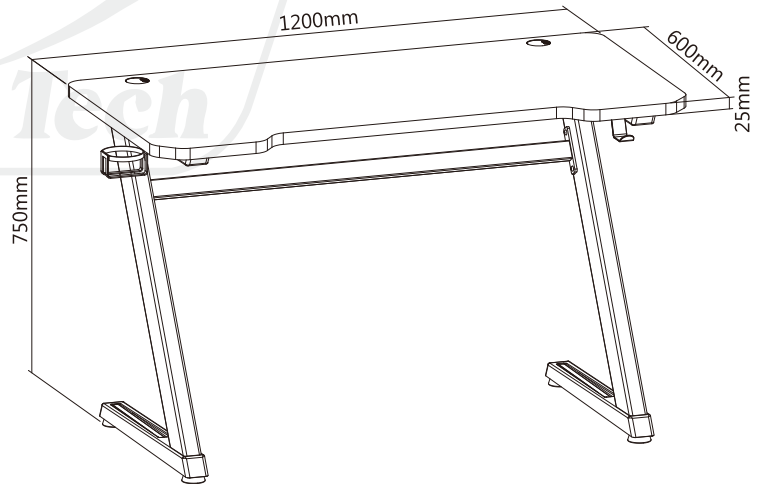

SH GMD02-2 GAMING DESK

Weight Capacity
50kg/110lbs

**better durability to
weight and wear**

Textured Desk Surface

Leveling Feet

Ergonomic Edge for Comfort